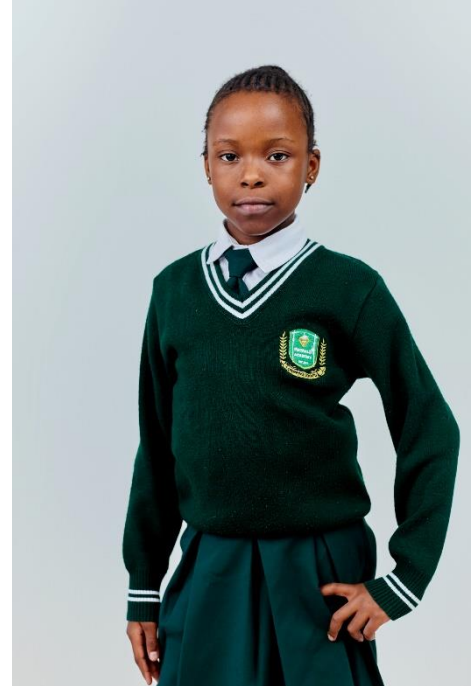

Uniform Price List

Description	Size	Price (BWP)
Day Uniform		
TROUSERS – BLACK FOR BOTH MALES AND FEMALES	5 – 8	180
	9 – 10	190
	11 – 12	220
	13 – 15	150
	Big Sizes	
	26 – 36	250
	38 – 42	280
SKIRT – BOTTLE GREEN	26 – 30	180
	32 – 34	200
	36 – 42	220
DRESS – BOTTLE GREEN TUNA FOUR	26 – 30	280
	32 – 34	300
	38 – 42	320
SHIRT – WHITE WITH LOGO LONG AND SHORT SLEEVES	5 – 10	170
	11 – 15	180
	S – XL	200
JERSEYS – GREEN WITH WHITE TRIMMING AND LOGO	24 – 28	195
	20 – 33	220
	34 – 38	250
	40 – 42	270
WINTER TRACKSUITS (COMPLETE)	26 – 28	450
	30 – 32	500
	34 – 36	550
	38 – 42	600
WINTER TRACKSUITS (TOP ONLY)	26 – 28	350
	30 – 34	400
	36 – 42	450
NECK TIE		70

Sports Uniform		
GOLF T-SHIRT – WHITE WITH LOGO	All sizes	150
PE SHORTS – BLACK (PRIMARY)	All sizes	150
SUMMER TRACK SUIT	26 – 32	400
	34 – 42	450

Optional

BEANIE HAT		70
SUMMER HAT		95
WINTER SCARF		70
BLAZER	5 – 8	550
	9 – 13	600